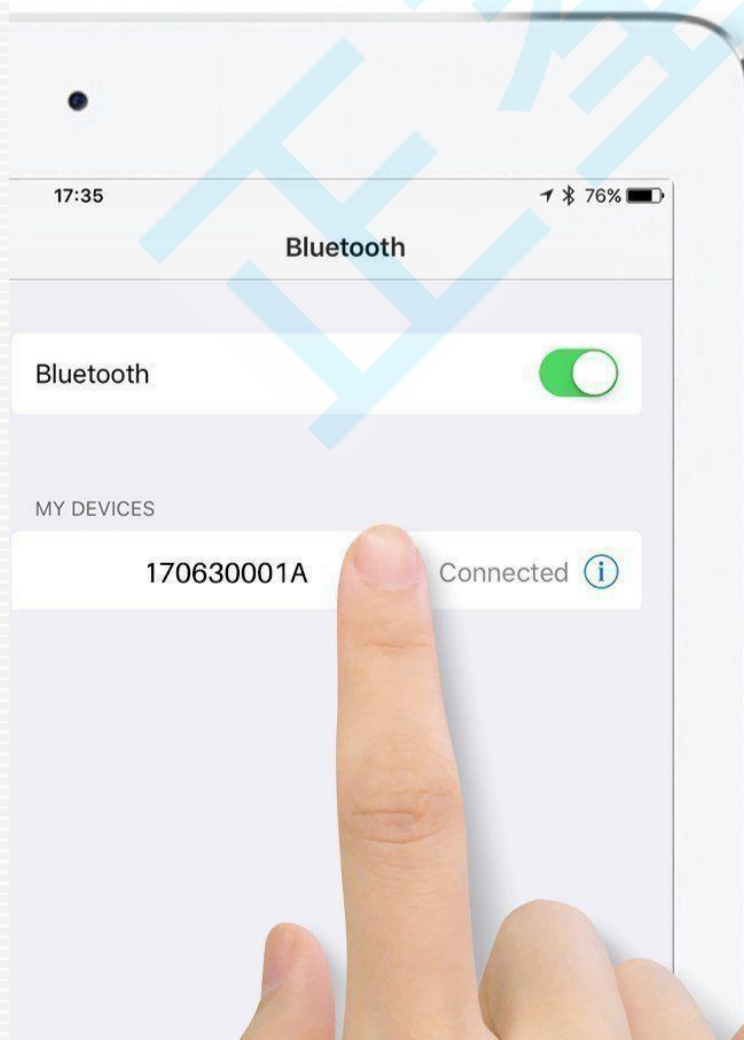

inateck[®]

BCS70-HD Bluetooth Wireless Barcode Scanner

**Ready to Use, No Drivers or
Adapter Required!**

Immediate bluetooth connection

Windows

Mac OS

Linux

Raspberry Pi

iOS

Android

 **Kann alle 1D-strichcodes erkennen**

-  Able to identify all 1D barcodes
-  Può leggere tutti codici 1D
-  Capable d'identifier tous les codes 1D

Transmission Range up to 35 Meters under Proper Conditions.

When out of transmission range, barcodes will be automatically saved in the scanner, up to 5000 may be stored.

One Charge lasts approximately 15 days.

Advanced power management technology and 2600mAh built-in battery support continuous scanning up to 80,000 times after a full charge.